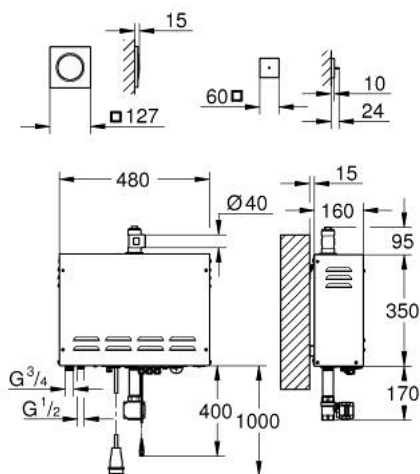

## 10 075 1MS 00 F-DIGITAL DELUXE STEAM GENERATOR 9.9 KW WITH STEAM OUTLET AND TEMPERATURE SENSOR

### OPIS PROIZVODA

- Colour: satin steel
- sastoji se od:
  - steam generator 3.3 to 9.9 kW
  - 480 x 350 x 160 mm
  - suitable for steam rooms up to 16 m<sup>3</sup>
  - napon 400 V 3L+N+PE AC, 50 Hz
  - power 9.9 kW
  - ulaz za vodu 3/4"
  - operating pressure 1 - 10 bar (via pressure reducer)
  - automatsko pražnjenje
  - izlaz za vodu 1/2"
  - izlaz za paru 1/2"
  - tip zaštite IP 23
  - odobrenje CE
  - with connection plug
  - modul za izlaz pare
  - 127 x 127 mm
  - spoj s navojem 1/2"
  - modul sa senzorom temperature
  - 60 x 60 x 12 mm
  - GROHE SpeedClean sustav protiv kamenca
  - GROHE LongLife premaz
- requires rough-in set (29 414 000), F-digital Deluxe base unit box (26 864 000 or 36 476 000), Bluetooth unit (36 475 000) and various cable connections – all to be ordered separately due to installation situation