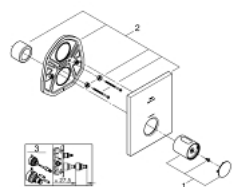

10 075 3MS 00 GROHTHERM F TERMOSTATSKI SET ZA ZAVRŠNU INSTALACIJU

REZERVNI DIJELOVI, listopada 2022 – now

1: Ručica za kontrolu temperature (Br. narudžbe 47900MS0)

2: escutcheon (Br. narudžbe 47902MS0)

3: Set za produljenje 27.5 mm (Br. narudžbe 47781000)*

* Izborni dodaci