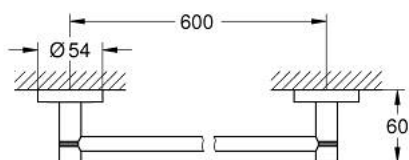

## 10 225 124 30 ESSENTIALS DRŽAČ ZA RUČNIK

### OPIS PROIZVODA

- Colour: matte black
- materijal: metal
- 654 mm (drilling length 600 mm)
- skriveno učvršćivanje
- suitable for screwing (including screws and dowels) or gluing (glue 40 915 000 sold separately)
- holding force: max. 10 kg
- the specified holding capacity is valid for static (slowly applied) load and intended use only