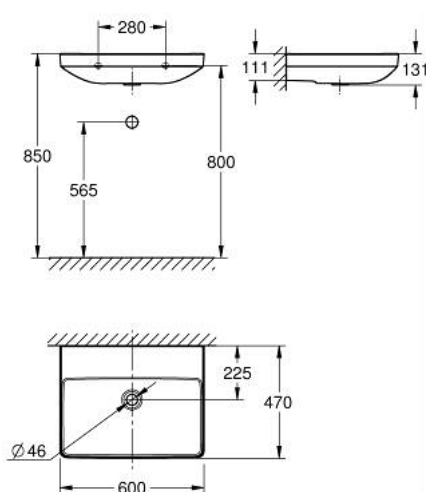

10 241 6SH 00 **EURO CERAMIC UMIVAONIK 60 CM**

OPIS PROIZVODA

- Colour: alpine white
- zidni
- without tap hole
- bez preljeva
- with antibacterial glazing HyperClean
- 600 x 470 mm
- wall fixings not included
- sanitarna keramika