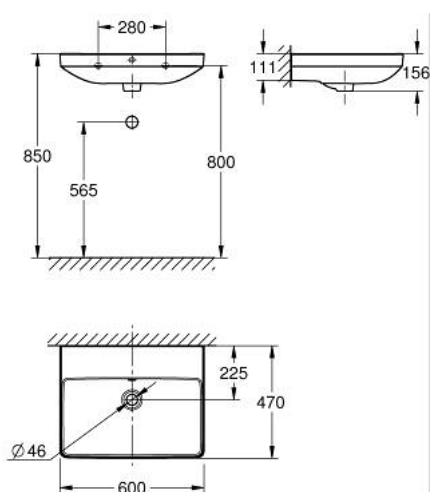

## 10 241 7SH 00 **EURO CERAMIC UMIVAONIK 60 CM**

### OPIS PROIZVODA

- Colour: alpine white
- zidni
- without tap hole
- s preljevom
- with antibacterial glazing HyperClean
- 600 x 470 mm
- wall fixings not included
- sanitarna keramika