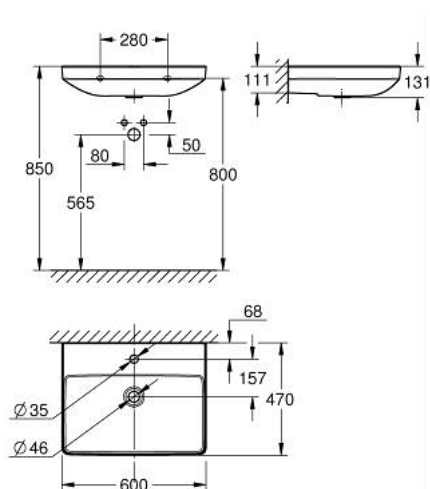

10 241 8SH 00 **EURO CERAMIC UMIVAONIK 60 CM**

OPIS PROIZVODA

- Colour: alpine white
- zidni
- 1 izbušen otvor
- bez preljeva
- with antibacterial glazing HyperClean
- 600 x 470 mm
- wall fixings not included
- sanitarna keramika