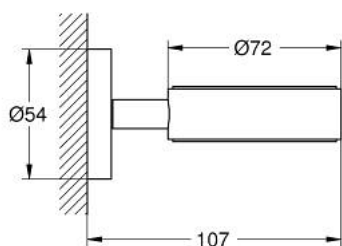

10 246 624 30 ESSENTIALS DRŽAČ

OPIS PROIZVODA

- Colour: matte black
- materijal: metal
- pristaje kristalnoj čaši (40 372 001)
- soap dish (40 368 xx1) or soap dispenser (102 470 2430)
- skriveno učvršćivanje
- suitable for screwing (including screws and dowels) or gluing (glue 40 915 000 sold separately)
- holding force: max. 5 kg
- the specified holding capacity is valid for static (slowly applied) load and intended use only