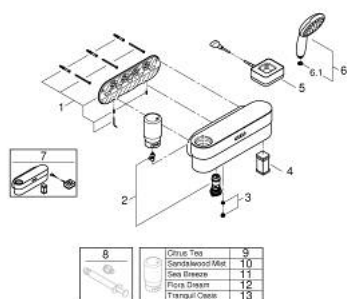

10 338 800 00 GROHE PUREFOAM SHOWER STARTER KIT

REZERVNI DIJELOVI, lipnja 2023 – now

1. 1: Set za učvršćivanje (Br. narudžbe 107444K000)
2. 2: Filter set (Br. narudžbe 107442K000)
3. 3: Flow restrictor + inlet filter (Br. narudžbe 1074439990)
4. 4: Baterija (Br. narudžbe 1050769990)
5. 5: Charger (Br. narudžbe 1033959990)
6. 6: Ručni tuš, 2 mlaza (Br. narudžbe 1072990000)
- 6.1: Filter za prljavštinu (Br. narudžbe 0700200M)
8. 7: Exchange device (Br. narudžbe 109656K000)
9. 8: Glue for bath accessories (Br. narudžbe 40915000)*
10. 9: Foaming body soap - Citrus Tea (Br. narudžbe 1033909990)*
11. 10: Foaming body soap - Sandalwood Mist (Br. narudžbe 1033919990)*
12. 11: Foaming body soap - Sea Breeze (Br. narudžbe 1033929990)*
13. 12: Foaming body soap - Flora Dream (Br. narudžbe 1033939990)*
14. 13: Foaming body soap - Tranquil Oasis (Br. narudžbe 1033949990)*

* Izborni dodaci