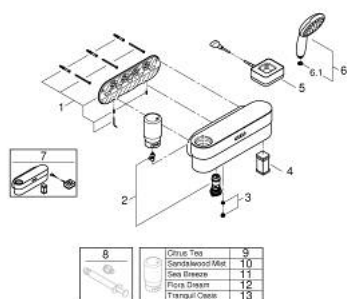

10 338 900 00 GROHE PUREFOAM SHOWER STARTER KIT

OPIS PROIZVODA

- Colour: chrome/white
- sastoji se od:
 - GROHE Purefoam device in white with plastic top cover
 - including lithium-ion rechargeable battery (103385), charger with plug type A (103395) and soap fragrance Citrus Tea (103390)
 - GROHE Purefoam - enveloping shower experience with instant warm foam
 - GROHE Purefoam 110 hand shower 2 sprays (Rain, Jet) with white sprayface (107298)
 - GROHE SmartSwitch - easily rotate the dial to enjoy your preferred spray option
 - GROHE DreamSpray savršen mlaz
 - GROHE LongLife premaz
 - GROHE SpeedClean sustav protiv kamenca
 - Inner WaterGuide za duži životni vijek
 - ShockProof silikonski prsten štiti od oštećenja prouzročениh padom tuša
 - maximum flow rate (at 3 bar): 7.6 l/min
 - Silverflex crijeva za tuš 1250 mm (28 362)
 - Silverflex crijevo za tuš 1750 mm 1/2" x 1/2" (28 388)

10 338 900 00 GROHE PUREFOAM SHOWER STARTER KIT

REZERVNI DIJELOVI, lipnja 2023 – now

- 1: Set za učvršćivanje (Br. narudžbe 107444K000)
- 2: Filter set (Br. narudžbe 107442LN00)
- 3: Flow restrictor + inlet filter (Br. narudžbe 1074439990)
- 4: Baterija (Br. narudžbe 1033859990)
- 5: Charger (Br. narudžbe 1033959990)
- 6: Ručni tuš, 2 mlaza (Br. narudžbe 1072980000)
- 6.1: Filter za prljavštinu (Br. narudžbe 0700200M)
- 7: Exchange device (Br. narudžbe 109656LN00)
- 8: Glue for bath accessories (Br. narudžbe 40915000)*
- 9: Foaming body soap - Citrus Tea (Br. narudžbe 1033909990)*
- 10: Foaming body soap - Sandalwood Mist (Br. narudžbe 1033919990)*
- 11: Foaming body soap - Sea Breeze (Br. narudžbe 1033929990)*
- 12: Foaming body soap - Flora Dream (Br. narudžbe 1033939990)*
- 13: Foaming body soap - Tranquil Oasis (Br. narudžbe 1033949990)*