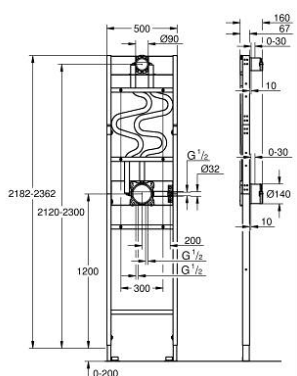

10 399 499 90 RAPIDO SHOWER FRAME ELEMENT FOR DUO CONCEALED SHOWER INSTALLATION

OPIS PROIZVODA

- for shower installations with one hand shower and a duo spray head shower
- pre-mounted rough-in set GROHE Rapido SmartBox (35 604)
- pre-mounted rough-in set 9.5 l/min for head shower (107 241 9990)
- pre-mounted wall outlet for hand shower
- pre-mounted and insulated mixed water pipes
- for on-the-wall installations or dry-cladding
- čelični okvir, samostojeći
- completely pre-assembled
- Podesiva dubina ugradnje
- 2 ulazna otvora odozdo, 1/2"
- min. installation depth (from rough wall to end finish) 77-107 mm
- min. installation depth (from rough wall to frame front) 67 mm
- head shower outlet height adjustable by 180 mm
- sealing fleeces
- leak test done ex factory
- suitable for concealed 3-function trim sets in combination with GROHE Rapido SmartBox
- suitable for GROHE shower outlet elbows with male connection threads, 1/2"
- suitable for Rainshower SmartActive 310 2-spray head shower with 430 mm shower arm
- perfect fit for Grohtherm concealed shower systems 103 997 0000 and 103 998 0000
- for on-the-wall installation please order wall brackets 103 999 9990 (sold separately)
- za profesionalce

Pure Freude
an Wasser

10 399 499 90 **RAPIDO SHOWER FRAME ELEMENT FOR DUO CONCEALED SHOWER INSTALLATION**

No exploded view is available for this spare part list.

REZERVNI DIJELOVI, kolovoza 2023 – now

1: Set dihtunga (Br. narudžbe 48263000)