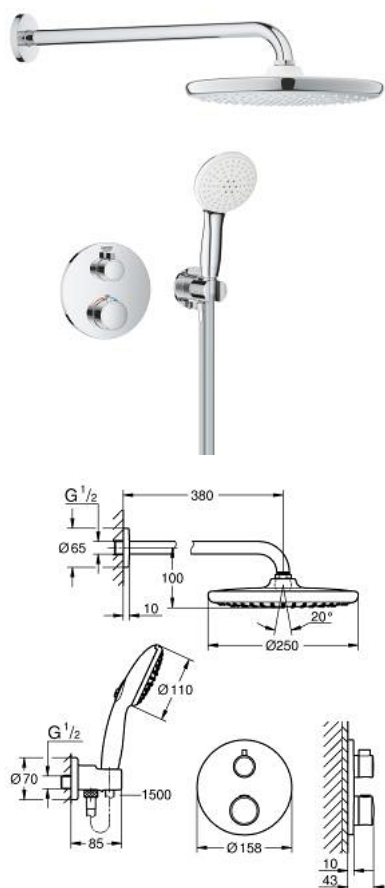

## 10 399 600 00 GROHTHERM CONCEALED SHOWER SYSTEM WITH TEMPESTA 250

### OPIS PROIZVODA

- Colour: chrome
- sastoji se od:
  - concealed thermostatic shower mixer for 2 outlets with integrated shut off/diverter valve (24 076)
  - Tempesta 250 head shower set (26 668) including horizontal shower arm 380 mm
  - Tempesta 110 hand shower 2 sprays (26 161)
  - shower outlet elbow 1/2" with wall shower holder (28 679)
  - Rotaflex TwistStop shower hose 1500 mm 1/2" x 1/2" (28 409)
  - perfect fit with GROHE Rapido shower frame mono (103 993 9990) or GROHE Rapido Shower Frame Mono Heat Recovery (105 788 9990) and GROHE Rapido Shower Frame Mono Heat Recovery Plus (105 789 9990)
  - requires GROHE Rapido SmartBox universal rough-in box, 1/2" (35 604), if not combined with GROHE Rapido shower frame, please order separately
  - za profesionalce