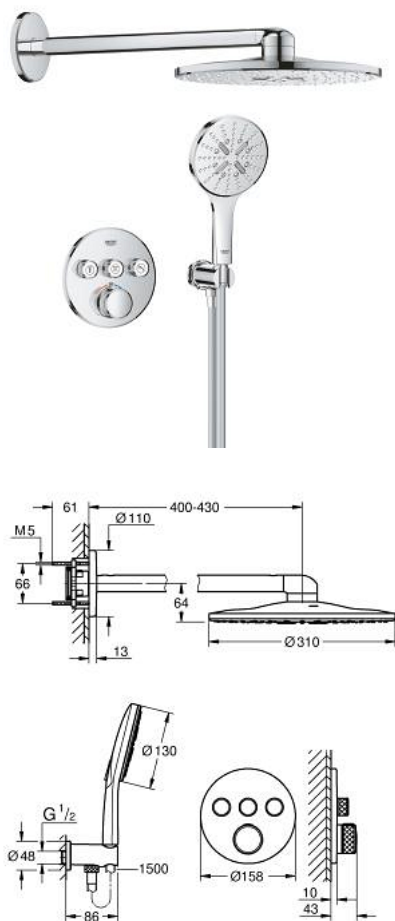

10 399 700 00 GROHTHERM SMARTCONTROL CONCEALED SHOWER SYSTEM WITH RAINSHOWER SMARTACTIVE 310

OPIS PROIZVODA

- Colour: chrome
- sastoji se od:
 - podžbukne termostatske miješalice s 3 ventila (29 121)
 - Rainshower SmartActive 310 head shower set 2 sprays (26 475) including horizontal shower arm 430 mm
 - Rainshower SmartActive 130 hand shower 3 sprays (26 574)
 - shower outlet elbow 1/2" with holder (26 658)
 - Silverflex crijevo za tuš 1500 mm (28 364)
 - optional flow regulator 9.5 l/min included for hand shower
 - perfect fit with GROHE Rapido shower frame duo (103 994 9990), GROHE Rapido Shower Frame Duo Heat Recovery (105 786 9990) or GROHE Rapido Shower Frame Duo Heat Recovery Plus (105 787 9990)
 - requires GROHE Rapido SmartBox universal rough-in box, 1/2" (35 604) and head shower rough-in 9.5 l/min (26 483), if not combined with GROHE Rapido shower frame, please order separately
- za profesionalce