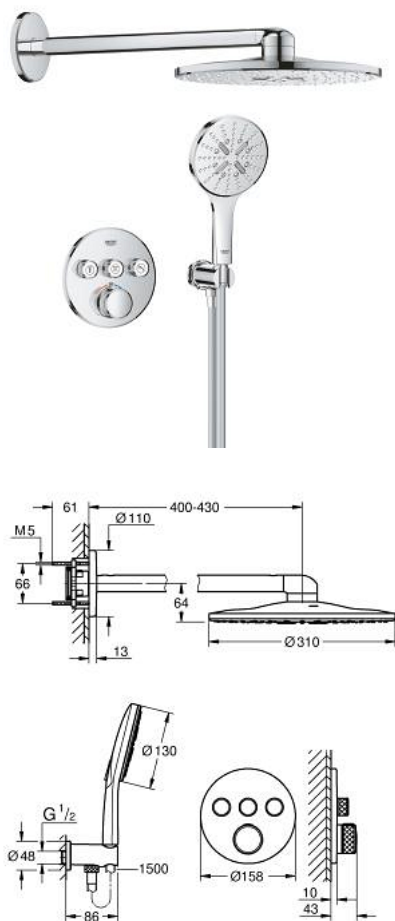

10 399 700 00 GROHTHERM SMARTCONTROL CONCEALED SHOWER SYSTEM WITH RAINSHOWER SMARTACTIVE 310

OPIS PROIZVODA

- Colour: chrome
- sastoji se od:
 - podžbukne termostatske miješalice s 3 ventila (29 121)
 - Rainshower SmartActive 310 head shower set 2 sprays (26 475) including horizontal shower arm 430 mm
 - Rainshower SmartActive 130 hand shower 3 sprays (26 574)
 - shower outlet elbow 1/2" with holder (26 658)
 - Silverflex crijevo za tuš 1500 mm (28 364)
 - optional flow regulator 9.5 l/min included for hand shower
 - perfect fit with GROHE Rapido shower frame duo (103 994 9990), GROHE Rapido Shower Frame Duo Heat Recovery (105 786 9990) or GROHE Rapido Shower Frame Duo Heat Recovery Plus (105 787 9990)
 - requires GROHE Rapido SmartBox universal rough-in box, 1/2" (35 604) and head shower rough-in 9.5 l/min (26 483 000 or 107 241 9990), if not combined with GROHE Rapido shower frame, please order separately
- za profesionalce