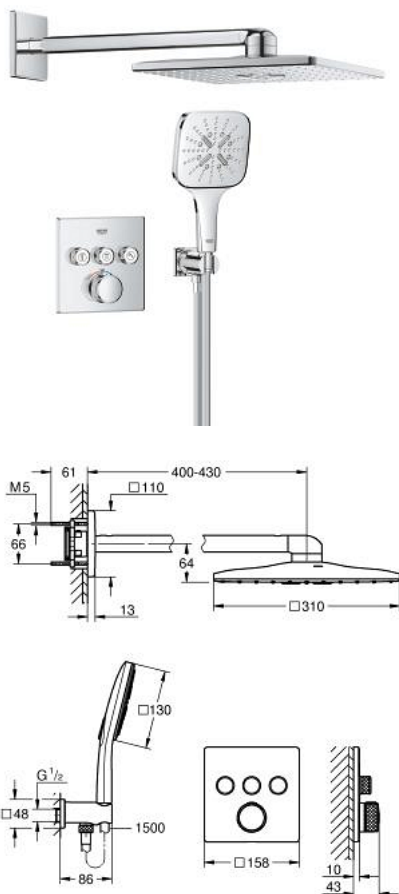

10 399 800 00 GROHTHERM SMARTCONTROL CONCEALED SHOWER SYSTEM WITH RAINSHOWER SMARTACTIVE 310 CUBE

OPIS PROIZVODA

- Colour: chrome
- sastoji se od:
 - podžbukne termostatske miješalice s 3 ventila (29 126)
 - Rainshower SmartActive 310 Cube head shower set 2 sprays (26 479) including horizontal shower arm 430 mm
 - Rainshower SmartActive 130 Cube hand shower 3 sprays (26 582)
 - shower outlet elbow 1/2" with holder (26 659)
 - Silverflex crijevo za tuš 1500 mm (28 364)
- perfect fit with GROHE Rapido shower frame duo (103 994 9990), GROHE Rapido Shower Frame Duo Heat Recovery (105 786 9990) or GROHE Rapido Shower Frame Duo Heat Recovery Plus (105 787 9990)
- requires GROHE Rapido SmartBox universal rough-in box, 1/2" (35 604) and head shower rough-in 9.5 l/min (26 483 000 or 107 241 9990), if not combined with GROHE Rapido shower frame, please order separately
- za profesionalce