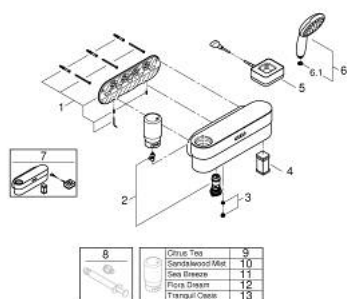

10 551 100 00 GROHE PUREFOAM SHOWER STARTER KIT

OPIS PROIZVODA

- Colour: chrome/black
- sastoji se od:
 - GROHE Purefoam device in black with glass top cover
 - including lithium-ion rechargeable battery (105076), charger with plug type A (103395) and soap fragrance Citrus Tea (103390)
 - GROHE Purefoam - enveloping shower experience with instant warm foam
 - GROHE Purefoam 110 hand shower 2 sprays (Rain, Jet) with black sprayface (107299)
 - GROHE SmartSwitch - easily rotate the dial to enjoy your preferred spray option
 - GROHE DreamSpray savršen mlaz
 - GROHE LongLife premaz
 - GROHE SpeedClean sustav protiv kamenca
 - Inner WaterGuide za duži životni vijek
 - ShockProof silikonski prsten štiti od oštećenja prouzročениh padom tuša
 - maximum flow rate (at 3 bar): 7.6 l/min
 - Silverflex crijeva za tuš 1250 mm (28 362)
 - Silverflex crijevo za tuš 1750 mm 1/2" x 1/2" (28 388)

10 551 100 00 GROHE PUREFOAM SHOWER STARTER KIT

REZERVNI DIJELOVI, prosinca 2023 – now

- 1: Set za učvršćivanje (Br. narudžbe 107444K000)
- 2: Filter set (Br. narudžbe 107442K000)
- 3: Flow restrictor + inlet filter (Br. narudžbe 1074439990)
- 4: Baterija (Br. narudžbe 1050769990)
- 5: Charger (Br. narudžbe 1033959990)
- 6: Ručni tuš, 2 mlaza (Br. narudžbe 1072990000)
- 6.1: Filter za prljavštinu (Br. narudžbe 0700200M)
- 7: Exchange device (Br. narudžbe 109656K000)
- 8: Glue for bath accessories (Br. narudžbe 40915000)*
- 9: Foaming body soap - Citrus Tea (Br. narudžbe 1033909990)*
- 10: Foaming body soap - Sandalwood Mist (Br. narudžbe 1033919990)*
- 11: Foaming body soap - Sea Breeze (Br. narudžbe 1033929990)*
- 12: Foaming body soap - Flora Dream (Br. narudžbe 1033939990)*
- 13: Foaming body soap - Tranquil Oasis (Br. narudžbe 1033949990)*