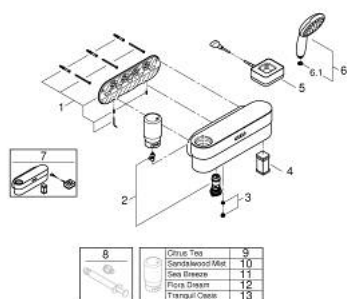

10 551 200 00 GROHE PUREFOAM SHOWER STARTER KIT

OPIS PROIZVODA

- Colour: chrome/white
- sastoji se od:
 - GROHE Purefoam device in white with glass top cover
 - including lithium-ion rechargeable battery (105076), charger with plug type A (103395) and soap fragrance Citrus Tea (103390)
 - GROHE Purefoam - enveloping shower experience with instant warm foam
 - GROHE Purefoam 110 hand shower 2 sprays (Rain, Jet) with white sprayface (107298)
 - GROHE SmartSwitch - easily rotate the dial to enjoy your preferred spray option
 - GROHE DreamSpray savršen mlaz
 - GROHE LongLife premaz
 - GROHE SpeedClean sustav protiv kamenca
 - Inner WaterGuide za duži životni vijek
 - ShockProof silikonski prsten štiti od oštećenja prouzročениh padom tuša
 - maximum flow rate (at 3 bar): 7.6 l/min
 - Silverflex crijeva za tuš 1250 mm (28 362)
 - Silverflex crijevo za tuš 1750 mm 1/2" x 1/2" (28 388)

10 551 200 00 GROHE PUREFOAM SHOWER STARTER KIT

REZERVNI DIJELOVI, prosinca 2023 – now

- 1: Set za učvršćivanje (Br. narudžbe 107444K000)
- 2: Filter set (Br. narudžbe 107442LN00)
- 3: Flow restrictor + inlet filter (Br. narudžbe 1074439990)
- 4: Baterija (Br. narudžbe 1033859990)
- 5: Charger (Br. narudžbe 1033959990)
- 6: Ručni tuš, 2 mlaza (Br. narudžbe 1072980000)
- 6.1: Filter za prljavštinu (Br. narudžbe 0700200M)
- 7: Exchange device (Br. narudžbe 109656LN00)
- 8: Glue for bath accessories (Br. narudžbe 40915000)*
- 9: Foaming body soap - Citrus Tea (Br. narudžbe 1033909990)*
- 10: Foaming body soap - Sandalwood Mist (Br. narudžbe 1033919990)*
- 11: Foaming body soap - Sea Breeze (Br. narudžbe 1033929990)*
- 12: Foaming body soap - Flora Dream (Br. narudžbe 1033939990)*
- 13: Foaming body soap - Tranquil Oasis (Br. narudžbe 1033949990)*