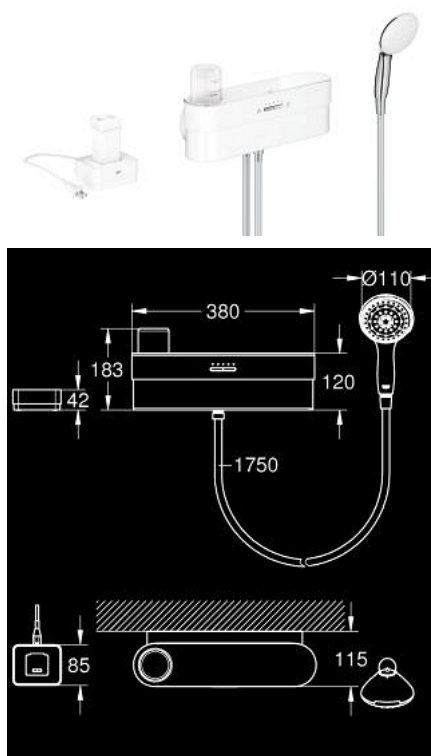

10 551 200 00 GROHE PUREFOAM SHOWER STARTER KIT

OPIS PROIZVODA

- Colour: chrome/white
- sastoji se od:
 - GROHE Purefoam device in white with glass top cover
 - including lithium-ion rechargeable battery (105076), charger with plug type A (103395) and soap fragrance Citrus Tea (103390)
 - GROHE Purefoam - enveloping shower experience with instant warm foam
 - GROHE Purefoam 110 hand shower 2 sprays (Rain, Jet) with white sprayface (107298)
 - GROHE SmartSwitch - easily rotate the dial to enjoy your preferred spray option
 - GROHE DreamSpray savršen mlaz
 - GROHE LongLife premaz
 - GROHE SpeedClean sustav protiv kamenca
 - Inner WaterGuide za duži životni vijek
 - ShockProof silikonski prsten štiti od oštećenja prouzročениh padom tuša
 - maximum flow rate (at 3 bar): 7.6 l/min
 - Silverflex crijeva za tuš 1250 mm (28 362)
 - Silverflex crijevo za tuš 1750 mm 1/2" x 1/2" (28 388)

10 551 200 00 GROHE PUREFOAM SHOWER STARTER KIT

REZERVNI DIJELOVI, prosinca 2023 – now

- 1: Set za učvršćivanje (Br. narudžbe 107444K000)
- 2: Filter set (Br. narudžbe 107442LN00)
- 3: Flow restrictor + inlet filter (Br. narudžbe 1074439990)
- 4: Baterija (Br. narudžbe 1033859990)
- 5: Charger (Br. narudžbe 1033959990)
- 6: Ručni tuš, 2 mlaza (Br. narudžbe 1072980000)
- 6.1: Filter za prljavštinu (Br. narudžbe 0700200M)
- 7: Exchange device (Br. narudžbe 109656LN00)
- 8: Glue for bath accessories (Br. narudžbe 40915000)*
- 9: Foaming body soap - Citrus Tea (Br. narudžbe 1033909990)*
- 10: Foaming body soap - Sandalwood Mist (Br. narudžbe 1033919990)*
- 11: Foaming body soap - Sea Breeze (Br. narudžbe 1033929990)*
- 12: Foaming body soap - Flora Dream (Br. narudžbe 1033939990)*
- 13: Foaming body soap - Tranquil Oasis (Br. narudžbe 1033949990)*