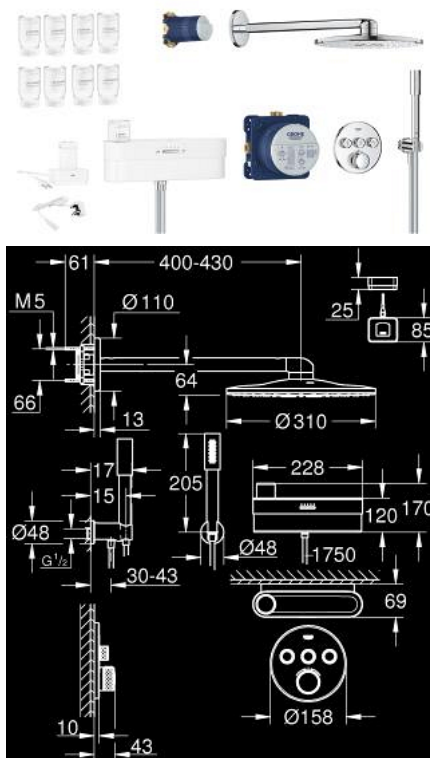

10 581 200 00 GROHE SMARTCONTROL PUREFOAM UGRADNI TUŠ SUSTAV

OPIS PROIZVODA

- Colour: chrome
- sastoji se od:
 - GROHE Purefoam device in white with glass top cover
 - including lithium-ion rechargeable battery (103385), charger with power plug Type C (103384) and Type G (103386) and soaps starter kit (fragrances: Mint 250 ml, Marine 2 x 250 ml, Citrus 2 x 250 ml, Blossom 2 x 250 ml, Water lily 2 x 250 ml)
 - GROHE Purefoam - enveloping shower experience with instant warm foam
 - Grotherm SmartControl thermostat for concealed installation with 3 valves (29 121)
 - GROHE Rapido SmartBox universal rough-in box, 1/2" (35 604)
 - Rainshower SmartActive 310 head shower set 2 sprays (26 475) including horizontal shower arm 430 mm and head shower rough-in (26 483)
 - Stick hand shower 1 spray (28 034)
 - shower outlet elbow 1/2" with holder (26 658)
 - 2 Silverflex shower hoses 1750 mm 1/2" x 1/2" (28 388)
 - maximum flow rate (at 3 bar): 25 l/min
 - GROHE Purefoam device suitable for screwing (including screws and dowels) or gluing (glue 40 915 000 sold separately - 4 x needed)
 - holding force: max. 5 kg
 - the specified holding capacity is valid for static (slowly applied) load and intended use only