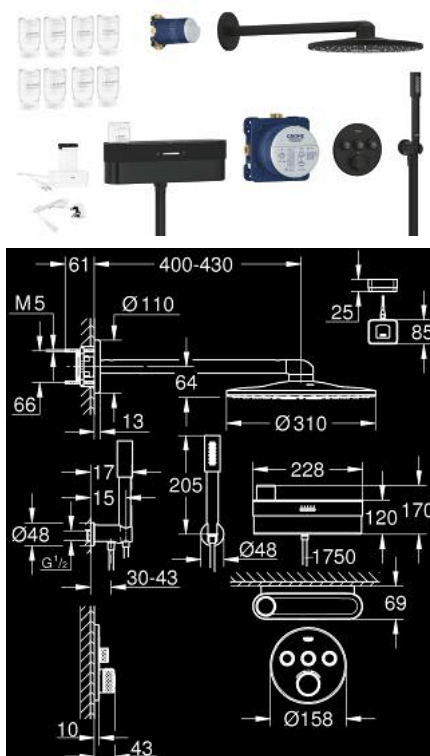

## 10 581 2KF 00 GROHE SMARTCONTROL PUREFOAM UGRADNI TUŠ SUSTAV

### OPIS PROIZVODA

- Colour: phantom black
- sastoji se od:
  - GROHE Purefoam device in black with glass top cover
  - including lithium-ion rechargeable battery (105076), charger with power plug type C (103384) and type G (103386) and soaps starter kit (fragrances: Mint 250 ml, Marine 2 x 250 ml, Citrus 2 x 250 ml, Blossom 2 x 250 ml, Water lily 2 x 250 ml)
  - GROHE Purefoam - enveloping shower experience with instant warm foam
  - Grotherm SmartControl thermostat for concealed installation with 3 valves (29 508)
  - GROHE Rapido SmartBox universal rough-in box, 1/2" (35 604)
  - Rainshower SmartActive 310 head shower set 2 sprays (22 123) including horizontal shower arm 430 mm and head shower rough-in (26 483)
  - Stick hand shower 1 spray
  - shower outlet elbow 1/2" with holder (26 658)
  - 2 Silverflex shower hoses 1750 mm 1/2" x 1/2" (28 388)
  - maximum flow rate (at 3 bar): 25 l/min
  - GROHE Purefoam device suitable for screwing (including screws and dowels) or gluing (glue 40 915 000 sold separately - 4 x needed)
  - holding force: max. 5 kg
  - the specified holding capacity is valid for static (slowly applied) load and intended use only