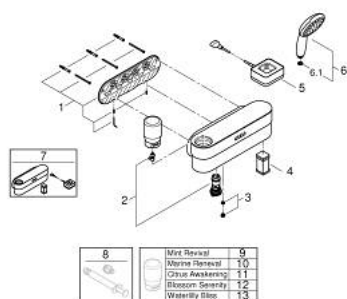

10 581 300 00 EUPHORIA PUREFOAM TUŠ SUSTAV S TERMOSTATOM, ZIDNA UGRADNJA

REZERVNI DIJELOVI, siječnja 2024 – now

1. 1: Set za učvršćivanje (Br. narudžbe 107444K000)
  2. 2: Filter set (Br. narudžbe 107442LN00)
  3. 3: Flow restrictor + inlet filter (Br. narudžbe 1074439990)
  4. 4: Baterija (Br. narudžbe 1033859990)
  5. 5: Charger (Br. narudžbe 1033849990)
  6. 6: Ručni tuš, 2 mlaza (Br. narudžbe 1072980000)
  - 6.1: Filter za prljavštinu (Br. narudžbe 0700200M)
  8. 7: Exchange device (Br. narudžbe 107445LN00)
  9. 8: Glue for bath accessories (Br. narudžbe 40915000)*
  10. 9: Foaming body soap Mint - refreshing (Br. narudžbe 1033699990)*
  11. 10: Foaming body soap Marine - revitalizing (Br. narudžbe 1033809990)*
  12. 11: Foaming body soap Citrus - invigorating (Br. narudžbe 1033819990)*
  13. 12: Foaming body soap Blossom - nourishing (Br. narudžbe 1033829990)*
  14. 13: Foaming body soap Water lily - calming (Br. narudžbe 1033839990)*
2. Izborni dodaci