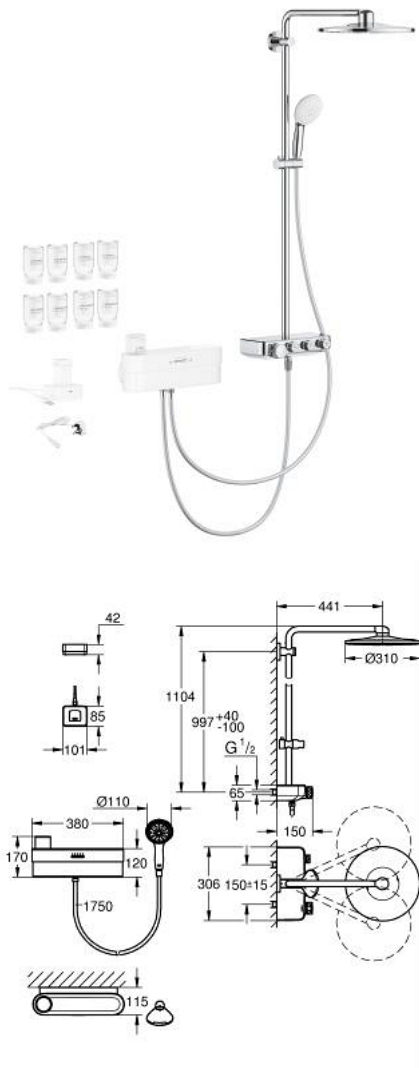

10 581 300 00 EUPHORIA PUREFOAM TUŠ SUSTAV S TERMOSTATOM, ZIDNA UGRADNJA

OPIS PROIZVODA

- Colour: chrome
- sastoji se od:
 - GROHE Purefoam device in white with glass top cover
 - including lithium-ion rechargeable battery (103385), charger with power plug Type C (103384) and Type G (103386) and soaps starter kit (fragrances: Mint 250 ml, Marine 2 x 250 ml, Citrus 2 x 250 ml, Blossom 2 x 250 ml, Water lily 2 x 250 ml)
 - GROHE Purefoam - enveloping shower experience with instant warm foam
- Euphoria SmartControl system 310 Duo
- including horizontal 450 mm shower arm
- prilagodljivog gornjeg nosača za minimalnu prilagodbu postojećim otvorima
- exposed SmartControl thermostat with integrated GROHE EasyReach shower tray
- omogućuje promjenu između:
 - head shower Rainshower SmartActive 310, 2 spray patterns: GROHE PureRain, ActiveRain, and hand shower
 - GROHE Purefoam 110 hand shower 2 sprays (Rain, Jet) with white sprayface (107 298)
- Silverflex crijeva za tuš 1250 mm (28 362)
- Silverflex crijevo za tuš 1750 mm 1/2" x 1/2" (28 388)
- maximum flow rate (at 3 bar): 16 l/min
- GROHE Purefoam device suitable for screwing (including screws and dowels) or gluing (glue 40 915 000 sold separately - 4 x needed)
- holding force: max. 5 kg
- the specified holding capacity is valid for static (slowly applied) load and intended use only