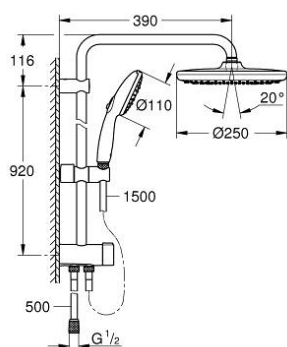

### OPIS PROIZVODA

- Colour: chrome
- sastoji se od:
  - horizontal 390 mm shower arm, adjustable before installation
  - change by diverter between hand shower, head shower or head shower
- Eco setting
- tuš ruže Tempesta 250 (26 666)
- 2 spray patterns (via diverter): Rain, SmartRain
- maximum flow rate (at 3 bar): 7.9 l/min
- head shower with white rear cover
- with ball joint, rotation angle  $\pm 10^\circ$
- hand shower Tempesta 110 (28 419)
- vrste mlaza: Rain, Jet, Massage
- maximum flow rate (at 3 bar): 7.4 l/min
- podesiv po visini uz pomoć klizača
- distance between diverter and upper bracket: 920 mm
- Relexaflex shower hose 1500 mm (28 151)
- Relexaflex shower hose 500 mm (22 115)
- flexible installation: connection to faucet / wall union for water supply with 1/2" thread of the 500 mm shower hose
- maximum flow rate system (at 3 bar): 7.9 l/min
- GROHE EcoJoy tehnologija upotrebe manje količine vode i savršenog protoka
- GROHE SmartSwitch - easily rotate the dial to enjoy your preferred spray option
- GROHE DreamSpray savršen mlaz
- ShockProof silikonski prsten štiti od oštećenja prouzročenih padom tuša
- GROHE LongLife premaz
- GROHE SpeedClean sustav protiv kamenca
- Inner WaterGuide za duži životni vijek
- prikladno za protočne bojlere od 18 kW/h
- min. brzina protoka 5 l/min.
- min. preporučeni tlak 1.0 bar
- za profesionalce