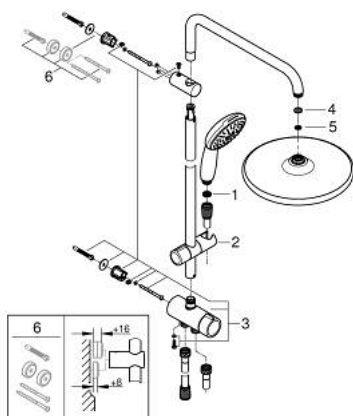

26 675 001 TEMPESTA SYSTEM 250 TUŠ SUSTAV ZA NAZIDNU UGRADNJU

REZERVNI DIJELOVI, studenoga 2021 – now

- 1: Filter za prljavštinu (Br. narudžbe 0700200M)
- 2: Klizač (Br. narudžbe 48609000)
- 3: Prebacivač (Br. narudžbe 48338000)
- 4: Btrva od vlakana Ø18,5 x Ø12 x 2 (Br. narudžbe 0138900M)
- 5: Filter za prljavštinu (Br. narudžbe 48007000)
- 6: Pločica za poravnanje (Br. narudžbe 26496000)*

* Izborni dodaci