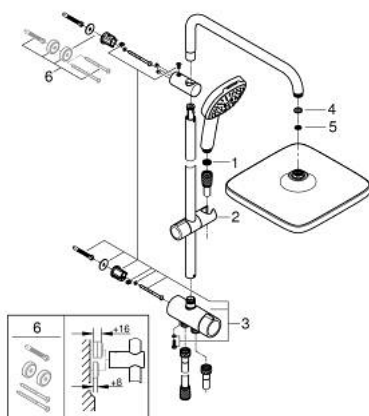

26 694 001 TEMPESTA SYSTEM 250 CUBE TUŠ SUSTAV ZA NAZIDNU UGRADNJU

REZERVNI DIJELOVI, studenoga 2021 – now

- 1: Filter za prljavštinu (Br. narudžbe 0700200M)
- 2: Klizač (Br. narudžbe 48609000)
- 3: Prebacivač (Br. narudžbe 48338000)
- 4: Btrva od vlakana Ø18,5 x Ø12 x 2 (Br. narudžbe 0138900M)
- 5: Filter za prljavštinu (Br. narudžbe 48007000)
- 6: Pločica za poravnanje (Br. narudžbe 26496000)*

* Izborni dodaci