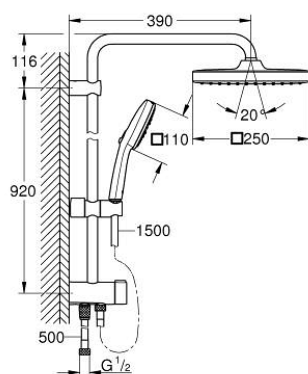

### OPIS PROIZVODA (1/2)

- Colour: chrome
- prebacivač
- sastoji se od:
  - horizontal 390 mm shower arm, adjustable before installation
  - change by diverter between hand shower, head shower or head shower
- Eco setting
- tuš ruže Tempesta 250 Cube (26 685)
- 2 spray patterns (via diverter): Rain, SmartRain
- maximum flow rate (at 3 bar): 7.3 l/min
- head shower with white rear cover
- with ball joint, rotation angle  $\pm 10^\circ$
- hand shower Tempesta Cube 110 (27 574)
- vrste mlaza: Rain, Jet, Massage
- maximum flow rate (at 3 bar): 7.4 l/min
- podesiv po visini uz pomoć klizača
- distance between diverter and upper bracket: 920 mm
- Relaxaflex shower hose 1500 mm (28 151)
- Relaxaflex shower hose 500 mm (22 115)
- flexible installation: connection to faucet / wall union for water supply with 1/2" thread of the 500 mm shower hose
- maximum flow rate system (at 3 bar): 7.4 l/min
- GROHE EcoJoy tehnologija upotrebe manje količine vode i savršenog protoka
- GROHE SmartSwitch - easily rotate the dial to enjoy your preferred spray option
- GROHE DreamSpray savršen mlaz
- ShockProof silikonski prsten štiti od oštećenja prouzročenih padom tuša
- GROHE LongLife premaz
- GROHE SpeedClean sustav protiv kamenca
- Inner WaterGuide za duži životni vijek
- prikladno za protočne bojlere od 18 kW/h
- min. brzina protoka 5 l/min.
- min. preporučeni tlak 1.0 bar