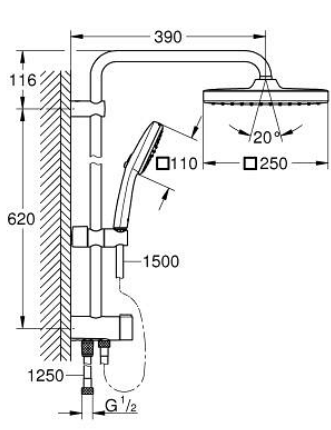

26 976 243 1 TEMPESTA SYSTEM 250 CUBE TUŠ SUSTAV ZA NAZIDNU UGRADNJU

OPIS PROIZVODA

- Colour: matte black
- sastoji se od:
 - horizontal 390 mm shower arm, adjustable before installation
 - change by diverter between hand shower, head shower or head shower
- Eco setting
- head shower Tempesta 250 Cube
- 2 spray patterns (via diverter): Rain, SmartRain
- maximum flow rate (at 3 bar): 7.5 l/min
- head shower with black rear cover
- with ball joint, rotation angle $\pm 10^\circ$
- hand shower Tempesta Cube 110
- 2 vrste mlaza: Rain, Jet
- maximum flow rate (at 3 bar): 6.9 l/min
- podesiv po visini uz pomoć klizača
- distance between diverter and upper bracket: 920 mm
- shower hose Relexaflex 1500 mm 1/2" x 1/2"
- shower hose Relexaflex 1250 mm 1/2" x 1/2"
- flexible installation: connection to faucet / wall union for water supply with 1/2" thread of the 500 mm shower hose
- GROHE EcoJoy tehnologija upotrebe manje količine vode i savršenog protoka
- GROHE SmartSwitch - easily rotate the dial to enjoy your preferred spray option
- GROHE DreamSpray savršen mlaz
- ShockProof silikonski prsten štiti od oštećenja prouzročениh padom tuša
- GROHE SpeedClean sustav protiv kamenca
- Inner WaterGuide za duži životni vijek
- prikladno za protočne bojlere od 18 kW/h
- maximum flow rate (at 3 bar): 7.5 l/min
- min. brzina protoka 5 l/min.
- min. preporučeni tlak 1.0 bar
- za profesionalce