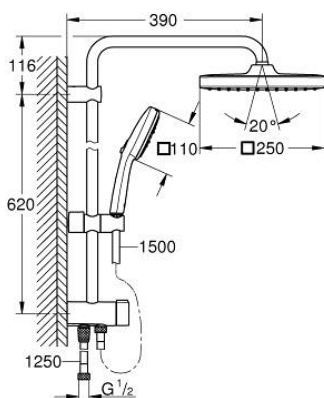

26 977 243 1 TEMPESTA SYSTEM 250 CUBE TUŠ SUSTAV ZA NAZIDNU UGRADNJU

OPIS PROIZVODA

- Colour: matte black
- sastoji se od:
 - horizontal 390 mm shower arm, adjustable before installation
 - change by diverter between hand shower, head shower or head shower
- Eco setting
- head shower Tempesta 250 Cube
- 2 spray patterns (via diverter): Rain, SmartRain
- maximum flow rate (at 3 bar): 7.9 l/min
- head shower with black rear cover
- with ball joint, rotation angle $\pm 10^\circ$
- hand shower Tempesta Cube 110
- vrste mlaza: Rain, Jet, Massage
- maximum flow rate (at 3 bar): 7.4 l/min
- podesiv po visini uz pomoć klizača
- distance between diverter and upper bracket: 620 mm
- shower hose Relexaflex 1500 mm 1/2" x 1/2"
- shower hose Relexaflex 1250 mm 1/2" x 1/2"
- flexible installation: connection to faucet / wall union for water supply with 1/2" thread of the 1250 mm shower hose
- maximum flow rate system (at 3 bar): 7.9 l/min
- GROHE EcoJoy tehnologija upotrebe manje količine vode i savršenog protoka
- GROHE SmartSwitch - easily rotate the dial to enjoy your preferred spray option
- GROHE DreamSpray savršen mlaz
- ShockProof silikonski prsten štiti od oštećenja prouzročenih padom tuša
- GROHE SpeedClean sustav protiv kamenca
- Inner WaterGuide za duži životni vijek
- prikladno za protočne bojlere od 18 kW/h
- min. brzina protoka 5 l/min.
- min. preporučeni tlak 1.0 bar
- za profesionalce