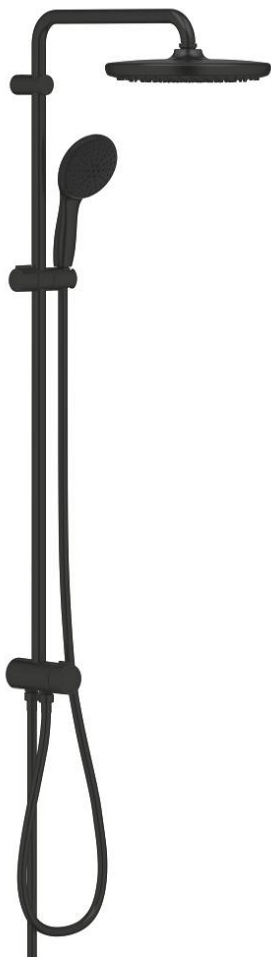

26 979 243 1 TEMPESTA SYSTEM 250 TUŠ SUSTAV ZA NAZIDNU UGRADNJU

OPIS PROIZVODA

- Colour: matte black
- sastoji se od:
 - horizontal 390 mm shower arm, adjustable before installation
 - change by diverter between hand shower, head shower or head shower Eco setting
 - head shower Tempesta 250
 - 2 spray patterns (via diverter): Rain, SmartRain
 - maximum flow rate (at 3 bar): 7.5 l/min
 - head shower with black rear cover
 - with ball joint, rotation angle $\pm 10^\circ$
 - hand shower Tempesta 110 (26 912)
- 2 vrste mlaza: Rain, Jet
 - maximum flow rate (at 3 bar): 6.9 l/min
 - podesiv po visini uz pomoć klizača
 - distance between diverter and upper bracket: 920 mm
 - shower hose Relexaflex 1500 mm 1/2" x 1/2"
 - shower hose Relexaflex 500 mm
- flexible installation: connection to faucet / wall union for water supply with 1/2" thread of the 500 mm shower hose
- GROHE EcoJoy tehnologija upotrebe manje količine vode i savršenog protoka
- GROHE SmartSwitch - easily rotate the dial to enjoy your preferred spray option
- GROHE DreamSpray savršen mlaz
- ShockProof silikonski prsten štiti od oštećenja prouzročениh padom tuša
- GROHE SpeedClean sustav protiv kamenca
- Inner WaterGuide za duži životni vijek
- prikladno za protočne bojlere od 18 kW/h
- maximum flow rate (at 3 bar): 7.5 l/min
- min. brzina protoka 5 l/min.
- min. preporučeni tlak 1.0 bar
- za profesionalce