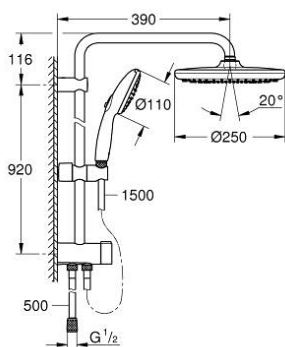

26 979 243 1 TEMPESTA SYSTEM 250 TUŠ SUSTAV ZA NAZIDNU UGRADNJU

OPIS PROIZVODA

- Colour: matte black
- sastoji se od:
 - horizontal 390 mm shower arm, adjustable before installation
 - change by diverter between hand shower, head shower or head shower Eco setting
 - head shower Tempesta 250
 - 2 spray patterns (via diverter): Rain, SmartRain
 - maximum flow rate (at 3 bar): 7.5 l/min
 - head shower with black rear cover
 - with ball joint, rotation angle $\pm 10^\circ$
 - hand shower Tempesta 110 (26 912)
- 2 vrste mlaza: Rain, Jet
 - maximum flow rate (at 3 bar): 6.9 l/min
 - podesiv po visini uz pomoć klizača
 - distance between diverter and upper bracket: 920 mm
 - shower hose Relexaflex 1500 mm 1/2" x 1/2"
 - shower hose Relexaflex 500 mm
- flexible installation: connection to faucet / wall union for water supply with 1/2" thread of the 500 mm shower hose
- GROHE EcoJoy tehnologija upotrebe manje količine vode i savršenog protoka
- GROHE SmartSwitch - easily rotate the dial to enjoy your preferred spray option
- GROHE DreamSpray savršen mlaz
- ShockProof silikonski prsten štiti od oštećenja prouzročениh padom tuša
- GROHE SpeedClean sustav protiv kamenca
- Inner WaterGuide za duži životni vijek
- prikladno za protočne bojlere od 18 kW/h
- maximum flow rate (at 3 bar): 7.5 l/min
- min. brzina protoka 5 l/min.
- min. preporučeni tlak 1.0 bar
- za profesionalce