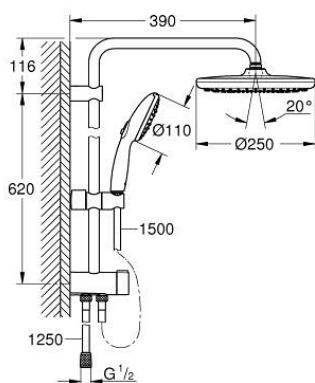

26 980 243 1 TEMPESTA SYSTEM 250 TUŠ SUSTAV ZA NAZIDNU UGRADNJU

OPIS PROIZVODA

- Colour: matte black
- sastoji se od:
 - horizontal 390 mm shower arm, adjustable before installation
 - change by diverter between hand shower, head shower or head shower Eco setting
 - head shower Tempesta 250
 - 2 spray patterns (via diverter): Rain, SmartRain
 - maximum flow rate (at 3 bar): 7.9 l/min
 - head shower with black rear cover
 - with ball joint, rotation angle $\pm 10^\circ$
 - hand shower Tempesta 110
 - vrste mlaza: Rain, Jet, Massage
 - maximum flow rate (at 3 bar): 7.4 l/min
 - podesiv po visini uz pomoć klizača
 - distance between diverter and upper bracket: 620 mm
 - shower hose Relexaflex 1500 mm 1/2" x 1/2"
 - shower hose Relexaflex 1250 mm 1/2" x 1/2"
 - flexible installation: connection to faucet / wall union for water supply with 1/2" thread of the 1250 mm shower hose
 - maximum flow rate system (at 3 bar): 7.9 l/min
 - GROHE EcoJoy tehnologija upotrebe manje količine vode i savršenog protoka
 - GROHE SmartSwitch - easily rotate the dial to enjoy your preferred spray option
 - GROHE DreamSpray savršen mlaz
 - ShockProof silikonski prsten štiti od oštećenja prouzročениh padom tuša
 - GROHE SpeedClean sustav protiv kamenca
 - Inner WaterGuide za duži životni vijek
 - prikladno za protočne bojlere od 18 kW/h
 - min. brzina protoka 5 l/min.
 - min. preporučeni tlak 1.0 bar
 - za profesionalce