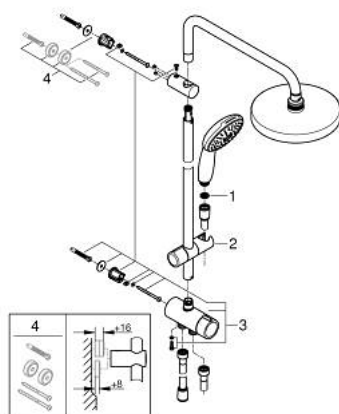

27 389 003 TEMPESTA SYSTEM 200 TUŠ SUSTAV ZA NAZIDNU UGRADNJU

REZERVNI DIJELOVI, studenoga 2021 – now

1: Filter za prljavštinu (Br. narudžbe 0700200M)

2: Klizač (Br. narudžbe 48609000)

3: Prebacivač (Br. narudžbe 48338000)

4: Pločica za poravnanje (Br. narudžbe 26496000)*

* Izborni dodaci