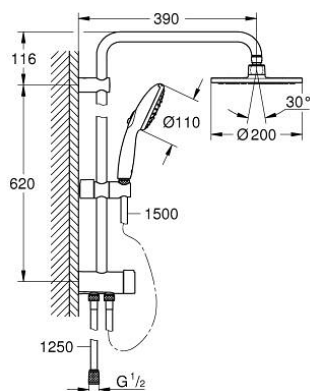

### OPIS PROIZVODA

- Colour: chrome
- sastoji se od:
  - horizontal 390 mm shower arm, adjustable before installation
  - change by diverter between hand shower, head shower or head shower Eco setting
- Tuš ugrađen poviše glave (27 541)
- vrsta mlaza: Rain
- maximum flow rate (at 3 bar): 9.5 l/min
- s kuglastim zglobovima
- rotacijski kut  $\pm 15^\circ$
- hand shower Tempesta 110 (28 261)
- vrste mlaza: Rain, Jet, Massage
- maximum flow rate (at 3 bar): 13.5 l/min
- podesiv po visini uz pomoć klizača
- distance between diverter and upper bracket: 620 mm
- Relaxaflex shower hose 1500 mm (28 151)
- Relaxaflex shower hose 1250 mm (28 150)
- flexible installation: connection to faucet / wall union for water supply with 1/2" thread of the 1250 mm shower hose
- GROHE SmartSwitch - easily rotate the dial to enjoy your preferred spray option
- GROHE DreamSpray savršen mlaz
- ShockProof silikonski prsten štiti od oštećenja prouzročениh padom tuša
- GROHE LongLife premaz
- GROHE SpeedClean sustav protiv kamenca
- Inner WaterGuide za duži životni vijek
- maximum flow rate (at 3 bar): 13.5 l/min
- minimalna brzina protok vode 7 l/min