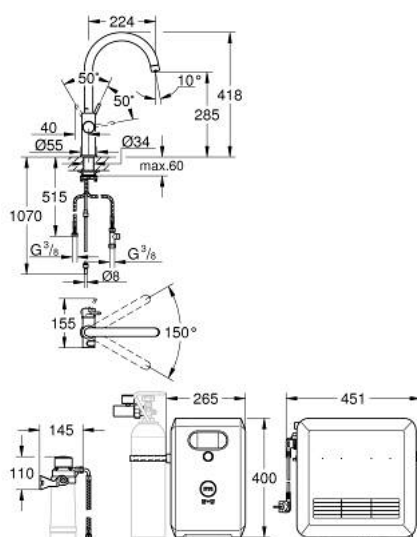

## 31 323 002 GROHE BLUE PROFESSIONAL C-SPOUT KIT