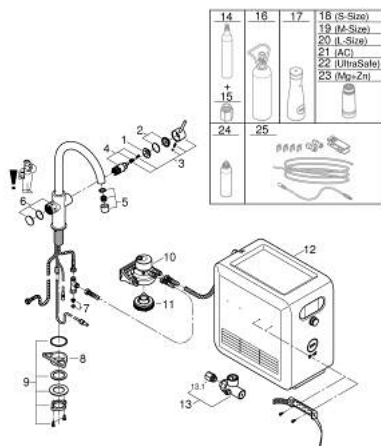

31 323 002 GROHE BLUE PROFESSIONAL C-SPOUT KIT

REZERVNI DIJELOVI, rujna 2021 – now

1. 1: Prsten za učvršćivanje (Br. narudžbe 07419000)
2. 2: Kapica (Br. narudžbe 46581000)
3. 3: Ručica (Br. narudžbe 46957000)
4. 4: Kartuša (Br. narudžbe 46580000)
5. 5: Mousseur GROHE Blue U and C spout (Br. narudžbe 48343000)
6. 6: Kontrolna jedinica (Br. narudžbe 46958000)
7. 7: Filter za prljavštinu (Br. narudžbe 47576000)
8. 8: Potporna ploča (Br. narudžbe 05334000)
9. 9: Sklop za učvršćivanje držača (Br. narudžbe 48384000)
10. 10: Glava filtera (Br. narudžbe 64508001)
11. 11: Adapter za čišćenje kartuše (Br. narudžbe 40694000)
12. 12: Hladnjak i karbonizator (Br. narudžbe 40554002)
13. 13: Indikator tlaka (Br. narudžbe 46717000)
- 13.1: CO₂ adapter (Br. narudžbe 40962000)
15. 14: Start paket CO₂ boca od 425 g (4 komada) (Br. narudžbe 40422000)*
16. 15: CO₂ adapter (Br. narudžbe 40962000)*
17. 16: Start paket CO₂ boca 2 kg (Br. narudžbe 40423000)*
18. 17: Glass carafe with lid set (Br. narudžbe 40405001)*
19. 18: Filter S veličina (Br. narudžbe 40404001)*
20. 19: Filter M veličine (Br. narudžbe 40430001)*
21. 20: Filter L veličine (Br. narudžbe 40412001)*
22. 21: Filter od aktivnog ugljena (Br. narudžbe 40547001)*
23. 22: UltraSafe filter (Br. narudžbe 40575002)*
24. 23: Magnesium + Zinc filter (Br. narudžbe 40691002)*
25. 24: Kartuša za pročišćavanje (Br. narudžbe 40434001)*
26. 25: Set za produljenje (Br. narudžbe 40843000)*

* Izborni dodaci