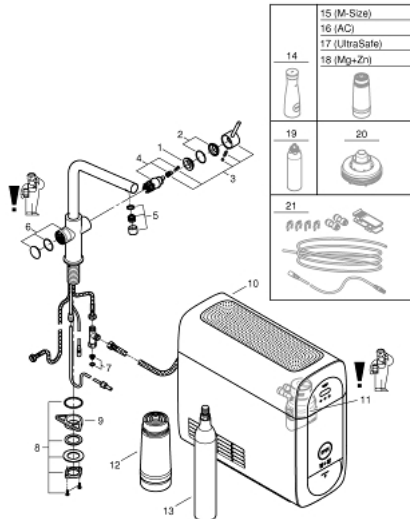

31 454 KS1 GROHE BLUE HOME L-IZLJEV START PAKET

REZERVNI DIJELOVI, lipnja 2020 – now

- 1: Prsten za učvršćivanje (Br. narudžbe 07419000)
- 2: Kapica (Br. narudžbe 46581KS0)
- 3: Ručica (Br. narudžbe 46957KS0)
- 4: Kartuša (Br. narudžbe 46580000)
- 5: Mousseur GROHE Blue L spout (Br. narudžbe 48194KS0)
- 6: Kontrolna jedinica (Br. narudžbe 46958KS0)
- 7: Filter za prljavštinu (Br. narudžbe 47576000)
- 8: Sklop za učvršćivanje držača (Br. narudžbe 48384000)
- 9: Potporna ploča (Br. narudžbe 05334000)
- 10: Hladnjak (Br. narudžbe 40711001)
- 11: Glava filtera (Br. narudžbe 48344000)
- 12: Filter S veličina (Br. narudžbe 40404001)
- 13: Start paket CO₂ boca od 425 g (4 komada) (Br. narudžbe 40422000)
- 14: Stakleni bokal (Br. narudžbe 40405000)*
- 15: Filter M veličine (Br. narudžbe 40430001)*
- 16: Filter od aktivnog ugljena (Br. narudžbe 40547001)*
- 17: UltraSafe filter (Br. narudžbe 40575001)*
- 18: Magnezij+ filter (Br. narudžbe 40691001)*
- 19: Kartuša za pročišćavanje (Br. narudžbe 40434001)*
- 20: Adapter za čišćenje kartuše (Br. narudžbe 40694000)*
- 21: Set za produženje (Br. narudžbe 40843000)*

* Izborni dodaci