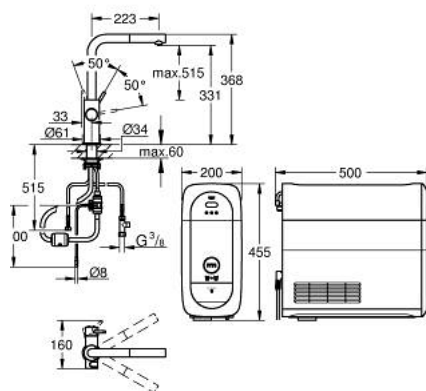

## 31 539 000 GROHE BLUE HOME L-SPOUT STARTER KIT WITH PULL-OUT MOUSSEUR