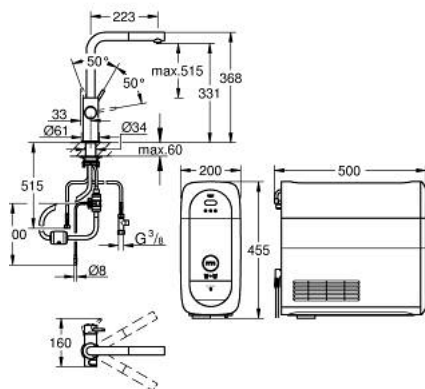

## 31 539 DC0 GROHE BLUE HOME L-SPOUT STARTER KIT WITH PULL-OUT MOUSSEUR