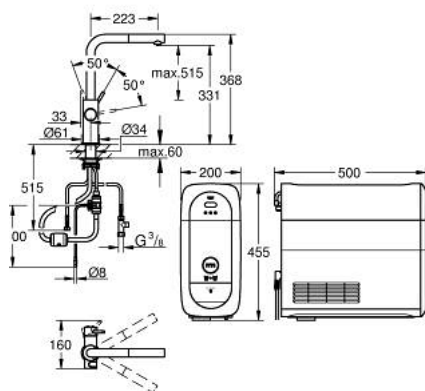

31 539 KS0 GROHE BLUE HOME L-SPOUT STARTER KIT WITH PULL-OUT MOUSSEUR

OPIS PROIZVODA (1/3)

- Colour: velvet black
- sastoji se od:
  - GROHE Blue Home jednoručna miješalica za sudoper s funkcijom filtriranja
  - instalacija na 1 otvor
  - izljev u obliku slova L
  - tipka za 3 vrste filtrirane i ohlađene vode
  - negazirana, srednje gazirana, jako gazirana voda
  - GROHE LongLife premaz
  - GROHE SilkMove keramička kartuša 28 mm
  - Pull-Out spout for greater flexibility
  - cjevasti izljev, područje zakretanja 360°
  - odvojene unutrašnje cijevi za filtriranu i vodovodnu vodu
  - fleksibilne spojne cijevi
- GROHE Blue Home hladnjak
  - dostavlja 3 litre ohlađene gazirane vode po satu
  - jedinica za hlađenje 180 W, 230 V, 50 Hz
  - razina zvuka u stanju mirovanja 44 dB (A)
- vrsta zaštite IP 21
- odobrenje CE
- zahtjeva ventilacijske otvore na dnu kuhinjskog elementa
- postavljanje softvera i nadzor filtera i kapaciteta CO₂ moguće putem GROHE Watersystems app
- šalje obavijesti kada je filter pri kraju odnosno kada je nizak kapacitet CO₂
- s Bluetooth®* i WIFI sučelje za bežičnu podatkovnu komunikaciju
- za Apple** i Android uređaje