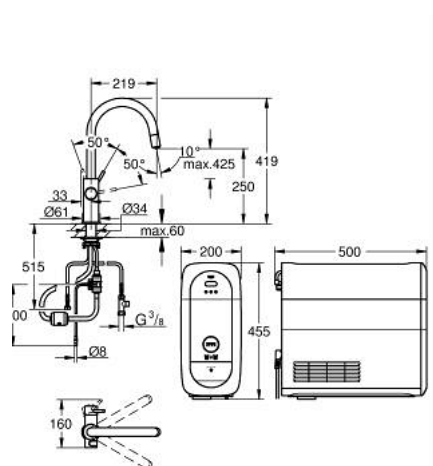

## 31 541 000 GROHE BLUE HOME C-SPOUT STARTER KIT WITH PULL-OUT MOUSSEUR