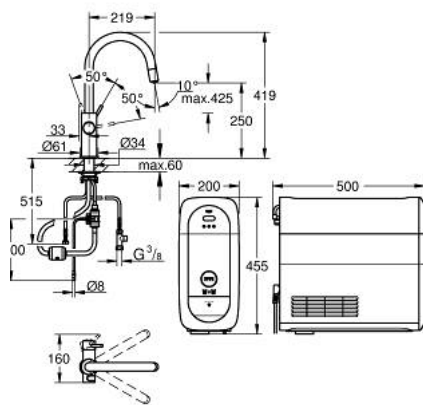

31 541 DC0 GROHE BLUE HOME C-SPOUT STARTER KIT WITH PULL-OUT MOUSSEUR

OPIS PROIZVODA (1/3)

- Colour: supersteel
- sastoji se od:
  - GROHE Blue Home jednoručna miješalica za sudoper s funkcijom filtriranja
  - instalacija na 1 otvor
  - izljev u obliku slova C
  - tipka za 3 vrste filtrirane i ohlađene vode
  - negazirana, srednje gazirana, jako gazirana voda
  - GROHE LongLife premaz
  - GROHE SilkMove keramička kartuša 28 mm
  - Pull-Out spout for greater flexibility
  - cjevasti izljev, područje zakretanja 360°
  - odvojene unutrašnje cijevi za filtriranu i vodovodnu vodu
  - fleksibilne spojne cijevi
- GROHE Blue Home hladnjak
  - dostavlja 3 litre ohlađene gazirane vode po satu
  - jedinica za hlađenje 180 W, 230 V, 50 Hz
  - razina zvuka u stanju mirovanja 44 dB (A)
- vrsta zaštite IP 21
- odobrenje CE
- zahtjeva ventilacijske otvore na dnu kuhinjskog elementa
- postavljanje softvera i nadzor filtera i kapaciteta CO₂ moguće putem GROHE Watersystems app
- šalje obavijesti kada je filter pri kraju odnosno kada je nizak kapacitet CO₂
- s Bluetooth®* i WIFI sučelje za bežičnu podatkovnu komunikaciju
- za Apple** i Android uređaje