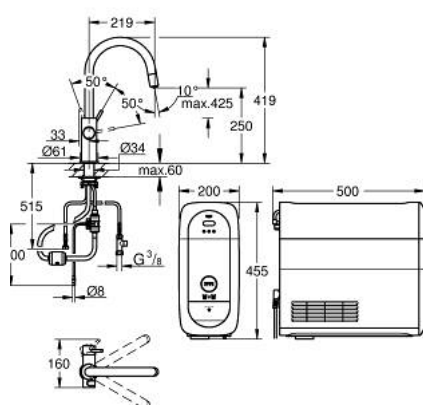

## 31 541 KS0 GROHE BLUE HOME C-SPOUT STARTER KIT WITH PULL-OUT MOUSSEUR