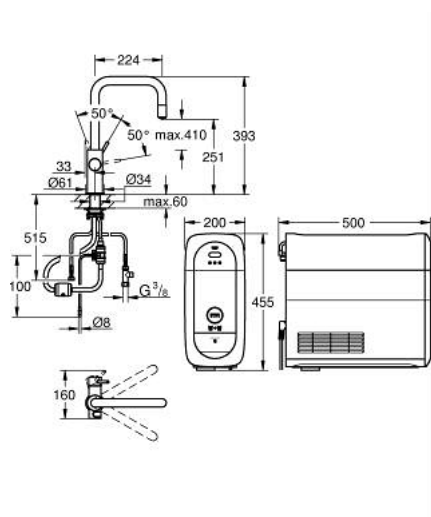

31 543 000 GROHE BLUE HOME U-SPOUT STARTER KIT WITH PULL-OUT MOUSSEUR

OPIS PROIZVODA (1/3)

- Colour: chrome
- sastoji se od:
  - GROHE Blue Home jednoručna miješalica za sudoper s funkcijom filtriranja
  - instalacija na 1 otvor
  - U-izljev
  - tipka za 3 vrste filtrirane i ohlađene vode
  - negazirana, srednje gazirana, jako gazirana voda
  - GROHE LongLife premaz
  - GROHE SilkMove keramička kartuša 28 mm
- Pull-Out spout for greater flexibility
- cjevasti izljev, područje zakretanja 360°
- odvojene unutrašnje cijevi za filtriranu i vodovodnu vodu
- fleksibilne spojne cijevi
- GROHE Blue Home hladnjak
  - dostavlja 3 litre ohlađene gazirane vode po satu
  - jedinica za hlađenje 180 W, 230 V, 50 Hz
  - razina zvuka u stanju mirovanja 44 dB (A)
- vrsta zaštite IP 21
- odobrenje CE
- zahtjeva ventilacijske otvore na dnu kuhinjskog elementa
- postavljanje softvera i nadzor filtera i kapaciteta CO₂ moguće putem GROHE Watersystems app
- šalje obavijesti kada je filter pri kraju odnosno kada je nizak kapacitet CO₂
- s Bluetooth®* i WIFI sučelje za bežičnu podatkovnu komunikaciju
- za Apple** i Android uređaje