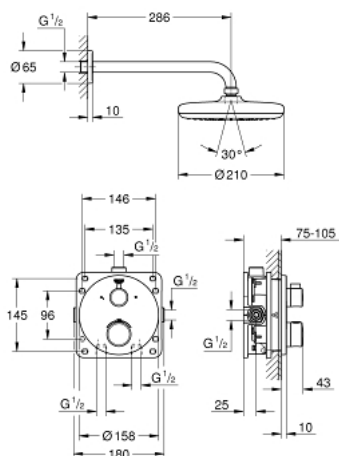

34 726 000 GROHTHERM SET TUŠ TEMPESTA 210

OPIS PROIZVODA

- Colour: chrome
- sastoji se od:
 - Grotherm set for final installation with Aquadimmer (24 076)
 - GROHE Rapido SmartBox (35 600/35 604)
 - tuš ruže Tempesta 210 9,5 l/min (26 410)
 - tuš ručice Rainshower 286 mm (28 576)
- hand shower, wall holder, wall elbow connection and shower hose to be ordered separately