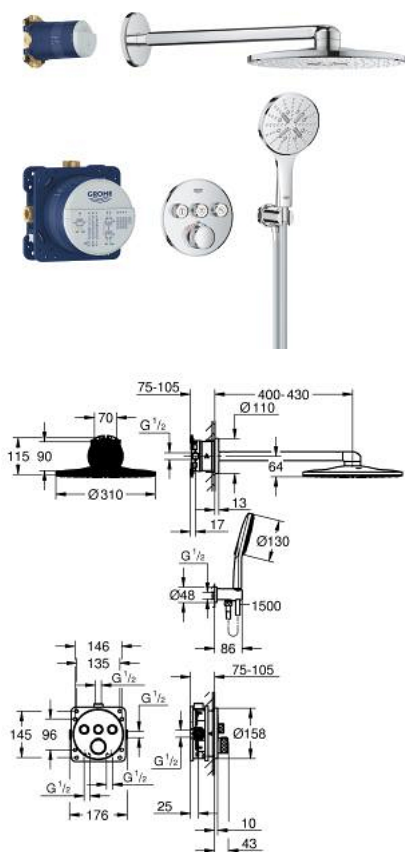

## 34 863 000 GROHTHERM SMARTCONTROL CONCEALED SHOWER SYSTEM WITH RAINSHOWER SMARTACTIVE 310

### OPIS PROIZVODA

- Colour: chrome
- sastoji se od:
  - podžbukne termostatske miješalice s 3 ventila (29 121)
  - GROHE Rapido SmartBox universal rough-in box, 1/2" (35 604)
  - Rainshower SmartActive 310 head shower set 2 sprays (26 475) including horizontal shower arm 430 mm and head shower rough-in (26 483)
  - Rainshower SmartActive 130 hand shower 3 sprays
  - shower outlet elbow 1/2" with holder (26 658)
  - Silverflex crijevo za tuš 1500 mm 1/2 x 1/2"
- optional flow regulator 9.5 l/min included for hand shower