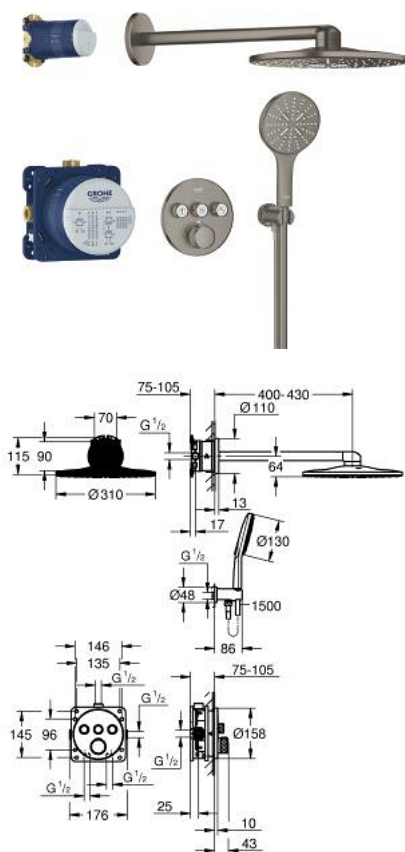

34 863 AL0 GROHTHERM SMARTCONTROL CONCEALED SHOWER SYSTEM WITH RAINSHOWER SMARTACTIVE 310

OPIS PROIZVODA

- Colour: brushed hard graphite
- sastoji se od:
 - podžbukne termostatske miješalice s 3 ventila (29 121)
 - GROHE Rapido SmartBox universal rough-in box, 1/2" (35 604)
 - Rainshower SmartActive 310 head shower set 2 sprays (26 475) including horizontal shower arm 430 mm and head shower rough-in (26 483)
 - Rainshower SmartActive 130 hand shower 3 sprays
 - shower outlet elbow 1/2" with holder (26 658)
 - Silverflex crijevo za tuš 1500 mm 1/2 x 1/2"
 - optional flow regulator 9.5 l/min included for hand shower