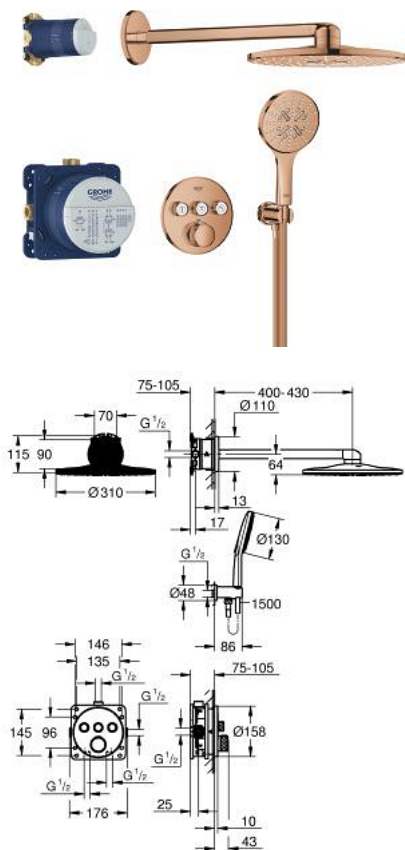

34 863 DA0 GROHTHERM SMARTCONTROL CONCEALED SHOWER SYSTEM WITH RAINSHOWER SMARTACTIVE 310

OPIS PROIZVODA

- Colour: warm sunset
- sastoji se od:
 - podžbukne termostatske miješalice s 3 ventila (29 121)
 - GROHE Rapido SmartBox universal rough-in box, 1/2" (35 604)
 - Rainshower SmartActive 310 head shower set 2 sprays (26 475) including horizontal shower arm 430 mm and head shower rough-in (26 483)
 - Rainshower SmartActive 130 hand shower 3 sprays
 - shower outlet elbow 1/2" with holder (26 658)
 - Silverflex crijevo za tuš 1500 mm 1/2 x 1/2"
 - optional flow regulator 9.5 l/min included for hand shower