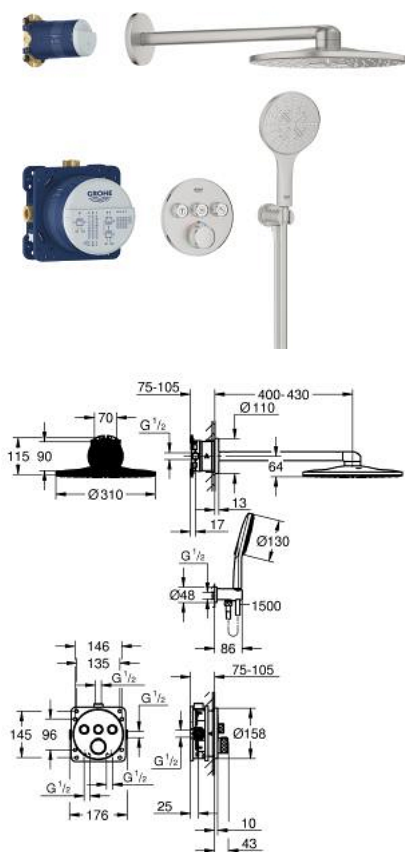

34 863 DC0 GROHTHERM SMARTCONTROL CONCEALED SHOWER SYSTEM WITH RAINSHOWER SMARTACTIVE 310

OPIS PROIZVODA

- Colour: supersteel
- sastoji se od:
 - podžbukne termostatske miješalice s 3 ventila (29 121)
 - GROHE Rapido SmartBox universal rough-in box, 1/2" (35 604)
 - Rainshower SmartActive 310 head shower set 2 sprays (26 475) including horizontal shower arm 430 mm and head shower rough-in (26 483)
 - Rainshower SmartActive 130 hand shower 3 sprays
 - shower outlet elbow 1/2" with holder (26 658)
 - Silverflex crijevo za tuš 1500 mm 1/2 x 1/2"
 - optional flow regulator 9.5 l/min included for hand shower