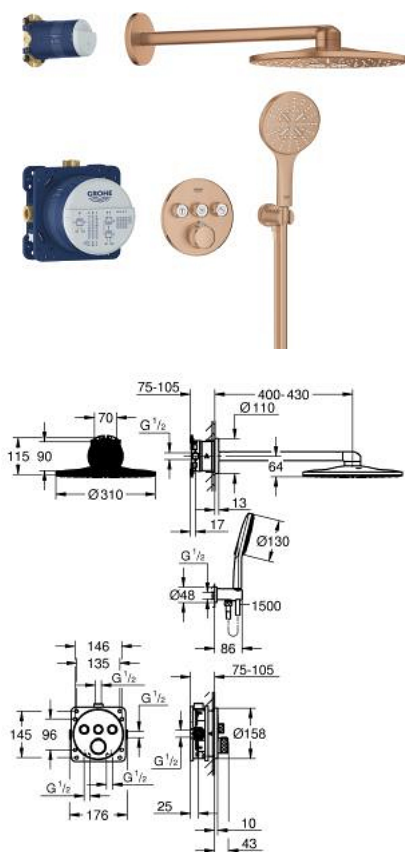

34 863 DL0 GROHTHERM SMARTCONTROL CONCEALED SHOWER SYSTEM WITH RAINSHOWER SMARTACTIVE 310

OPIS PROIZVODA

- Colour: brushed warm sunset
- sastoji se od:
 - podžbukne termostatske miješalice s 3 ventila (29 121)
 - GROHE Rapido SmartBox universal rough-in box, 1/2" (35 604)
 - Rainshower SmartActive 310 head shower set 2 sprays (26 475) including horizontal shower arm 430 mm and head shower rough-in (26 483)
 - Rainshower SmartActive 130 hand shower 3 sprays
 - shower outlet elbow 1/2" with holder (26 658)
 - Silverflex crijevo za tuš 1500 mm 1/2 x 1/2"
 - optional flow regulator 9.5 l/min included for hand shower