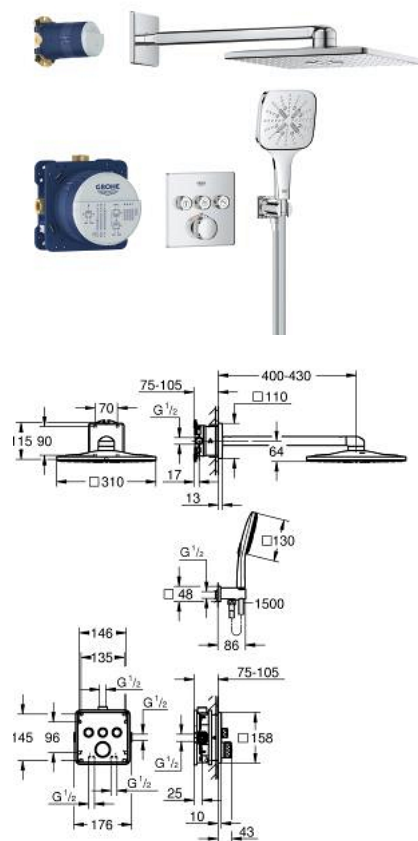

34 864 000 GROHTHERM SMARTCONTROL CONCEALED SHOWER SYSTEM WITH RAINSHOWER SMARTACTIVE 310 CUBE

OPIS PROIZVODA

- Colour: chrome
- sastoji se od:
 - podžbukne termostatske miješalice s 3 ventila (29 126)
 - GROHE Rapido SmartBox universal rough-in box, 1/2" (35 604)
 - Rainshower SmartActive 310 Cube head shower set 2 sprays (26 479) including horizontal shower arm 430 mm and head shower rough-in (26 483)
 - Rainshower SmartActive 130 Cube hand shower 3 sprays
 - shower outlet elbow 1/2" with holder (26 659)
 - Silverflex crijevo za tuš 1500 mm 1/2 x 1/2"
 - optional flow regulator 9.5 l/min included for hand shower