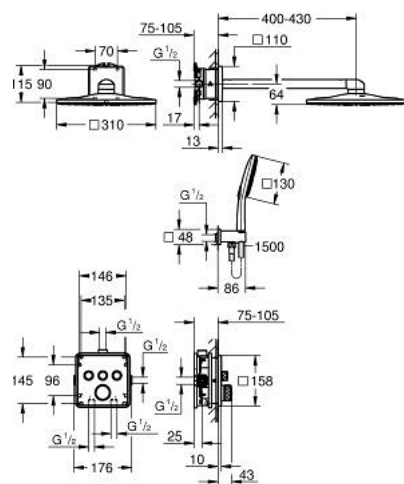

## 34 864 AL0 GROHTHERM SMARTCONTROL CONCEALED SHOWER SYSTEM WITH RAINSHOWER SMARTACTIVE 310 CUBE

### OPIS PROIZVODA

- Colour: brushed hard graphite
- sastoji se od:
  - podžbukne termostatske miješalice s 3 ventila (29 126)
  - GROHE Rapido SmartBox universal rough-in box, 1/2" (35 604)
  - Rainshower SmartActive 310 Cube head shower set 2 sprays (26 479) including horizontal shower arm 430 mm and head shower rough-in (26 483)
  - Rainshower SmartActive 130 Cube hand shower 3 sprays
  - shower outlet elbow 1/2" with holder (26 659)
  - Silverflex crijevo za tuš 1500 mm 1/2 x 1/2"
  - optional flow regulator 9.5 l/min included for hand shower