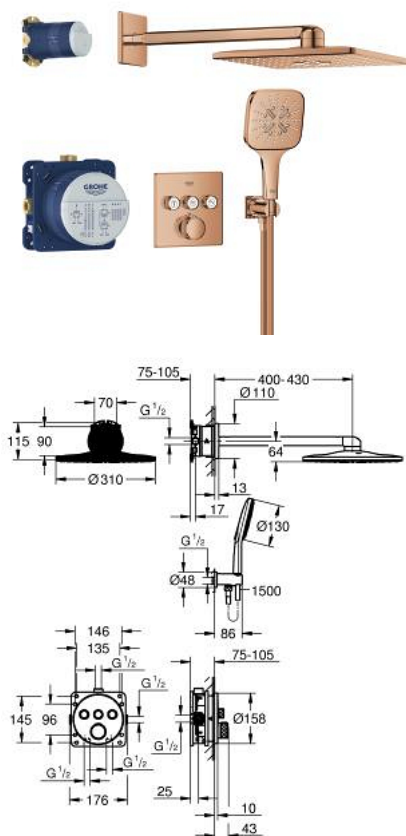

## 34 864 DA0 GROHTHERM SMARTCONTROL CONCEALED SHOWER SYSTEM WITH RAINSHOWER SMARTACTIVE 310 CUBE

### OPIS PROIZVODA

- Colour: warm sunset
- sastoji se od:
  - podžbukne termostatske miješalice s 3 ventila (29 126)
  - GROHE Rapido SmartBox universal rough-in box, 1/2" (35 604)
  - Rainshower SmartActive 310 Cube head shower set 2 sprays (26 479) including horizontal shower arm 430 mm and head shower rough-in (26 483)
  - Rainshower SmartActive 130 Cube hand shower 3 sprays
  - shower outlet elbow 1/2" with holder (26 659)
  - Silverflex crijevo za tuš 1500 mm 1/2 x 1/2"
  - optional flow regulator 9.5 l/min included for hand shower