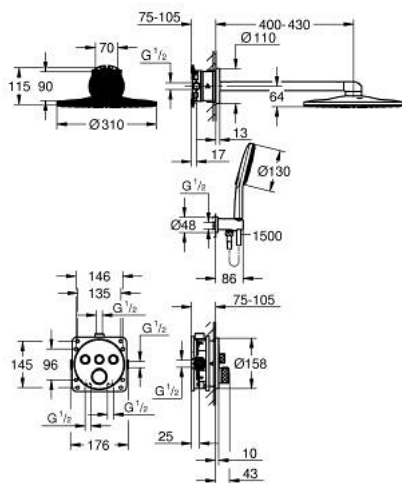

## 34 864 DC0 GROHTHERM SMARTCONTROL CONCEALED SHOWER SYSTEM WITH RAINSHOWER SMARTACTIVE 310 CUBE

### OPIS PROIZVODA

- Colour: supersteel
- sastoji se od:
  - podžbukne termostatske miješalice s 3 ventila (29 126)
  - GROHE Rapido SmartBox universal rough-in box, 1/2" (35 604)
  - Rainshower SmartActive 310 Cube head shower set 2 sprays (26 479) including horizontal shower arm 430 mm and head shower rough-in (26 483)
  - Rainshower SmartActive 130 Cube hand shower 3 sprays
  - shower outlet elbow 1/2" with holder (26 659)
  - Silverflex crijevo za tuš 1500 mm 1/2 x 1/2"
  - optional flow regulator 9.5 l/min included for hand shower