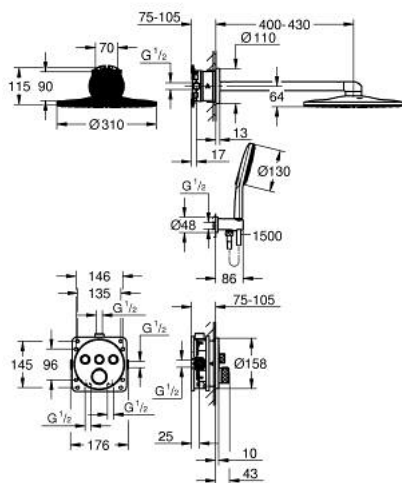

34 864 DL0 GROHTHERM SMARTCONTROL CONCEALED SHOWER SYSTEM WITH RAINSHOWER SMARTACTIVE 310 CUBE

OPIS PROIZVODA

- Colour: brushed warm sunset
- sastoji se od:
 - podžbukne termostatske miješalice s 3 ventila (29 126)
 - GROHE Rapido SmartBox universal rough-in box, 1/2" (35 604)
 - Rainshower SmartActive 310 Cube head shower set 2 sprays (26 479) including horizontal shower arm 430 mm and head shower rough-in (26 483)
 - Rainshower SmartActive 130 Cube hand shower 3 sprays
 - shower outlet elbow 1/2" with holder (26 659)
 - Silverflex crijevo za tuš 1500 mm 1/2 x 1/2"
 - optional flow regulator 9.5 l/min included for hand shower