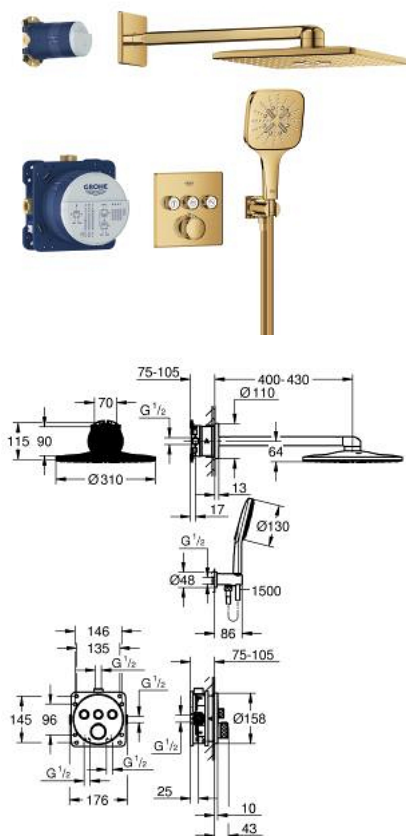

34 864 GL0 GROHTHERM SMARTCONTROL CONCEALED SHOWER SYSTEM WITH RAINSHOWER SMARTACTIVE 310 CUBE

OPIS PROIZVODA

- Colour: cool sunrise
- sastoji se od:
 - podžbukne termostatske miješalice s 3 ventila (29 126)
 - GROHE Rapido SmartBox universal rough-in box, 1/2" (35 604)
 - Rainshower SmartActive 310 Cube head shower set 2 sprays (26 479) including horizontal shower arm 430 mm and head shower rough-in (26 483)
 - Rainshower SmartActive 130 Cube hand shower 3 sprays
 - shower outlet elbow 1/2" with holder (26 659)
 - Silverflex crijevo za tuš 1500 mm 1/2 x 1/2"
 - optional flow regulator 9.5 l/min included for hand shower