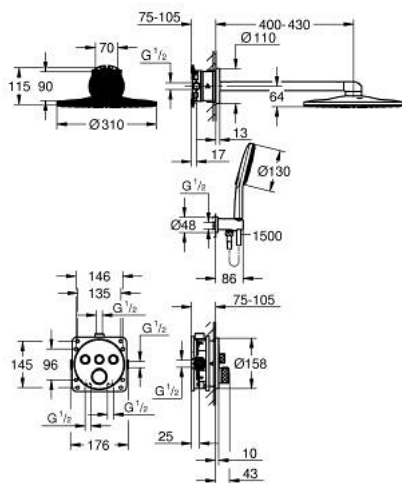

34 864 GN0 GROHTHERM SMARTCONTROL CONCEALED SHOWER SYSTEM WITH RAINSHOWER SMARTACTIVE 310 CUBE

OPIS PROIZVODA

- Colour: brushed cool sunrise
- sastoji se od:
 - podžbukne termostatske miješalice s 3 ventila (29 126)
 - GROHE Rapido SmartBox universal rough-in box, 1/2" (35 604)
 - Rainshower SmartActive 310 Cube head shower set 2 sprays (26 479) including horizontal shower arm 430 mm and head shower rough-in (26 483)
 - Rainshower SmartActive 130 Cube hand shower 3 sprays
 - shower outlet elbow 1/2" with holder (26 659)
 - Silverflex crijevo za tuš 1500 mm 1/2 x 1/2"
 - optional flow regulator 9.5 l/min included for hand shower