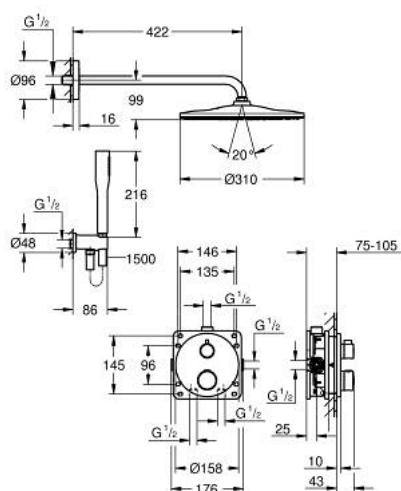

34 869 000 GROHTHERM CONCEALED SHOWER SYSTEM WITH RAINSHOWER MONO 310

OPIS PROIZVODA

- Colour: chrome
- sastoji se od:
 - concealed thermostatic shower mixer for 2 outlets with integrated shut off/diverter valve (24 076)
 - GROHE Rapido SmartBox universal rough-in box, 1/2" (35 604)
 - Rainshower Mono 310 head shower set (26 557) including horizontal shower arm 422 mm (26 146)
 - ručnog tuša Euphoria Cosmopolitan Stick (27 367)
 - shower outlet elbow 1/2" with holder (26 658)
 - Silverflex crijevo za tuš 1500 mm (28 364)
 - optional flow regulator 9.5 l/min included for hand shower and head shower