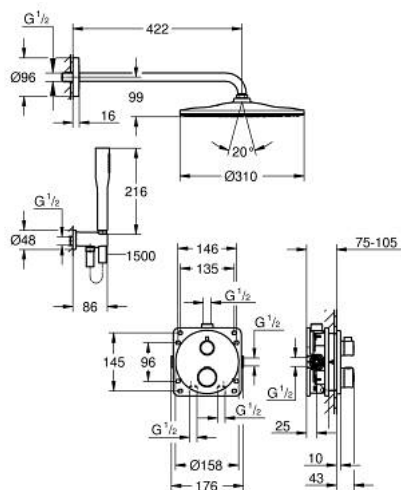

34 869 000 GROHTHERM CONCEALED SHOWER SYSTEM WITH RAINSHOWER MONO 310

OPIS PROIZVODA

- Colour: chrome
- sastoji se od:
 - concealed thermostatic shower mixer for 2 outlets with integrated shut off/diverter valve (24 076)
 - GROHE Rapido SmartBox universal rough-in box, 1/2" (35 604)
 - Rainshower Mono 310 head shower set (26 557) including horizontal shower arm 422 mm (26 146)
 - ručnog tuša Euphoria Cosmopolitan Stick (27 367)
 - shower outlet elbow 1/2" with holder (26 658)
 - Silverflex crijevo za tuš 1500 mm (28 364)
 - optional flow regulator 9.5 l/min included for hand shower and head shower