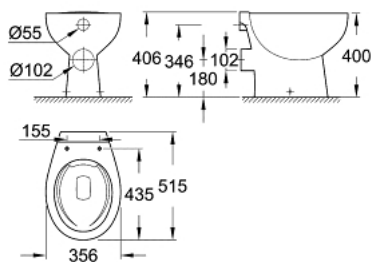

### OPIS PROIZVODA

- Colour: alpine white
- ispiranje tlakom ispuštene vode prema odvodu
- bez obruba
- odvod u zid
- class 1, full flush 6 l according to EN997
- flushes with 3 l for small flush
- uključen set za učvršćivanje
- sanitarna keramika
- compatible with seat and cover 39 492 000 (standard), 39 493 000 (soft close) and 39 898 000 (slim seat soft close)