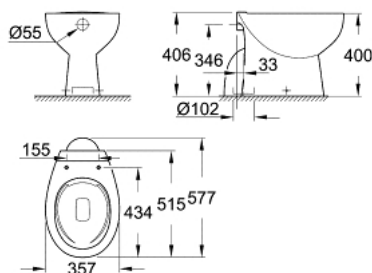

39 431 000 BAU CERAMIC WC ŠKOLJKA

OPIS PROIZVODA

- Colour: alpine white
- ispiranje tlakom ispuštene vode prema odvodu
- bez obruba
- odvod u pod
- class 1, full flush 6 l according to EN997
- flushes with 3 l for small flush
- uključen set za učvršćivanje
- sanitarna keramika
- compatible with seat and cover 39 492 000 (standard), 39 493 000 (soft close) and 39 898 000 (slim seat soft close)